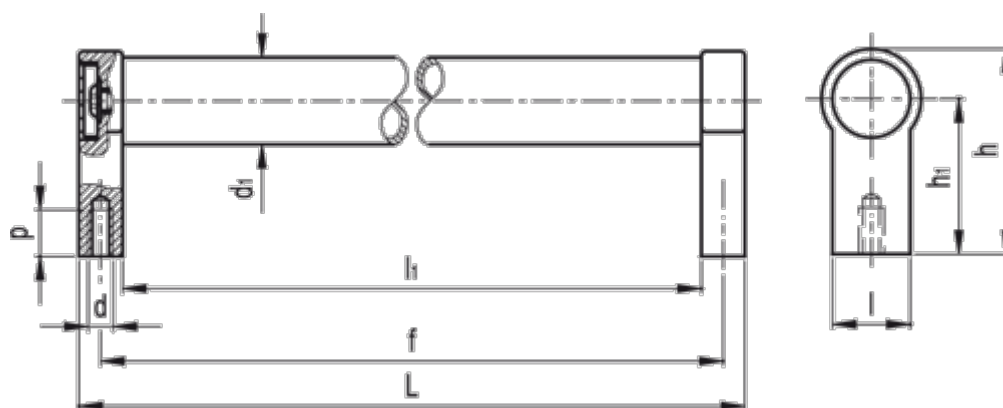

Data Sheet

Article number: 20569280250

Description: E+G Tubular handle GN333.1-28-250-A-EL
A Mounting from back

Measures

d = M8

d1 = 28

f = 250

h = 66

h1 = 50

L = 264

l1 = 236

p = 14